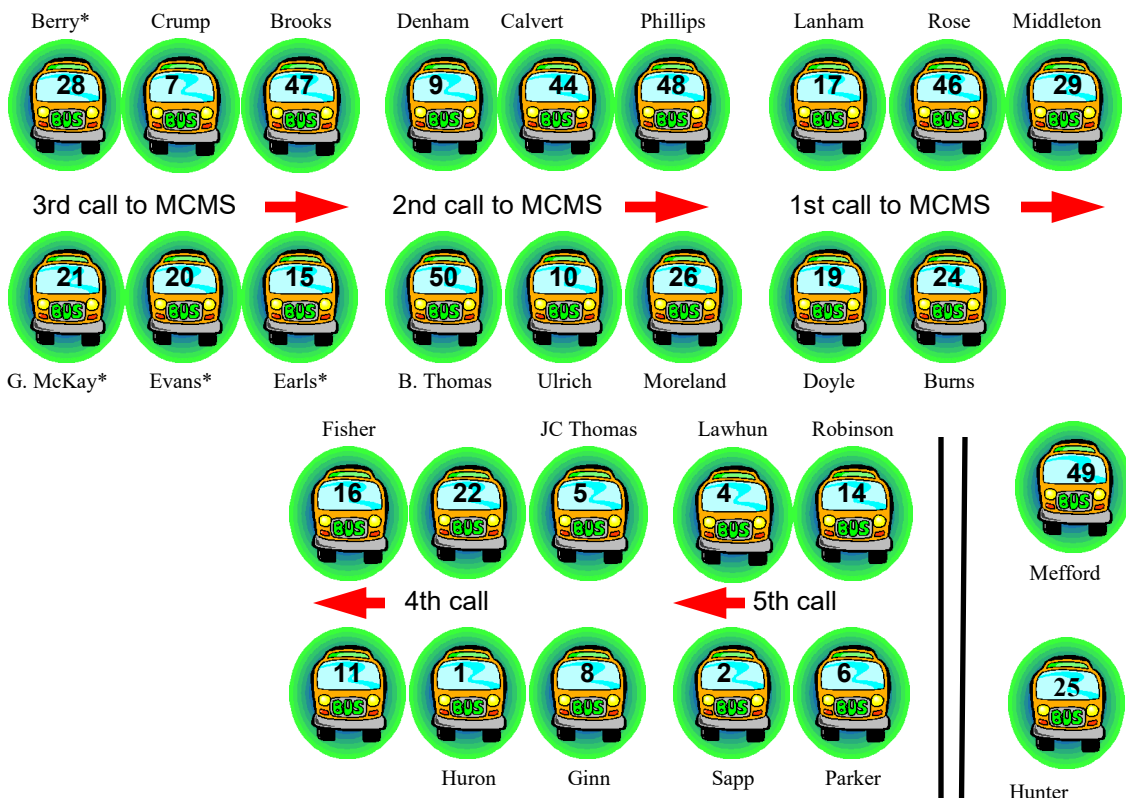

# STRAUB BUS LOADING DIAGRAM 2021-2022

**Note:** Bus 49 (Mefford) will load the Boys' & Girls' club students on 1st call. The downtown students will be released at the 3rd call, and load at the rear hallway/steps by the baseball field. Bus 25 (Hunter) students will also load at the rear hallway steps by the baseball field.

**Note:** Bus 5 (JC Thomas) will load all YMCA on 4th bus call with overflow on Bus 4 (Lawhun) on 5th bus call.

**Staff children Morning**  
 Main Campus to MCIS - Bus 14 (Robinson)  
 MCIS to Main Campus - Bus 29 (Middleton)

**Staff Children Afternoon**  
 Straub → High School Direction — Bus 28 (Berry)  
 Middle & High → Straub Direction — Bus 14 (Robinson)  
 MCIS to Middle and High — Bus 2 (Sapp)  
 MCIS to Straub — Bus 15 (Earls)  
 Main Campus to MCIS — Bus 50 (B. Thomas)