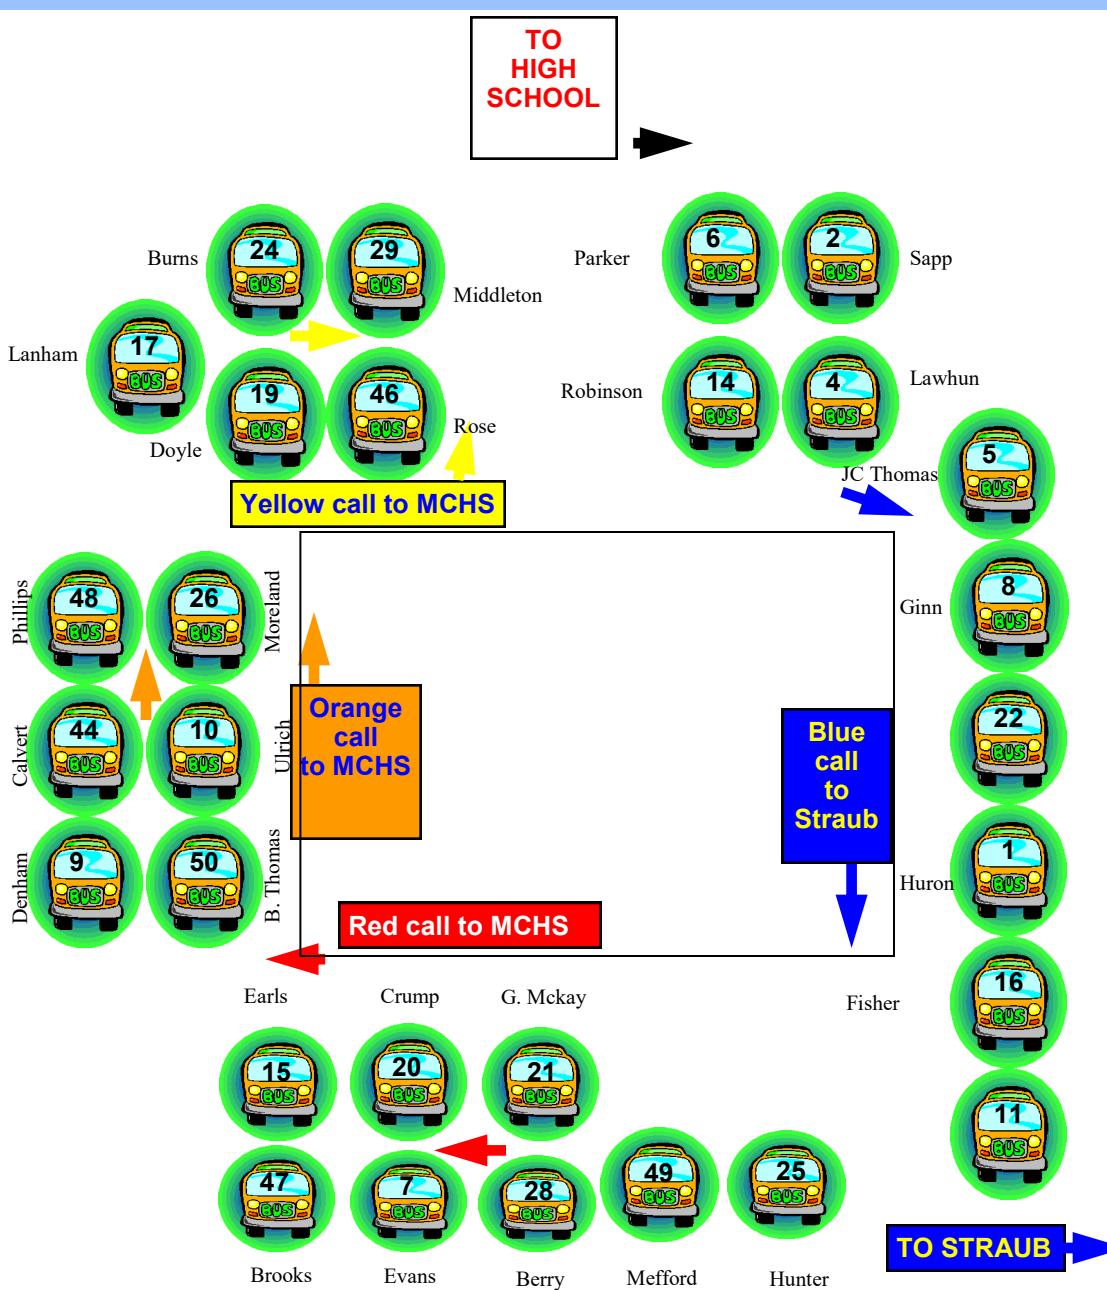

MIDDLE SCHOOL BUS LOADING DIAGRAM 2021-2022

Bus 4 (Lawhun) will transport MCMS students to YMCA
Bus 11 (Open) will transport MCMS students to the Boys and Girls Club

Staff children Morning
 Main Campus to MCIS - Bus 14 (Robinson)
 MCIS to Main Campus - Bus 29 (Middleton)

Staff Children Afternoon
 Straub → High School Direction — Bus 28 (Berry)
 Middle & High → Straub Direction — Bus 14 (Robinson)
 MCIS to Middle and High — Bus 2 (Sapp)
 MCIS to Straub — Bus 15 (Earls)
 Main Campus to MCIS — Bus 50 (B. Thomas)