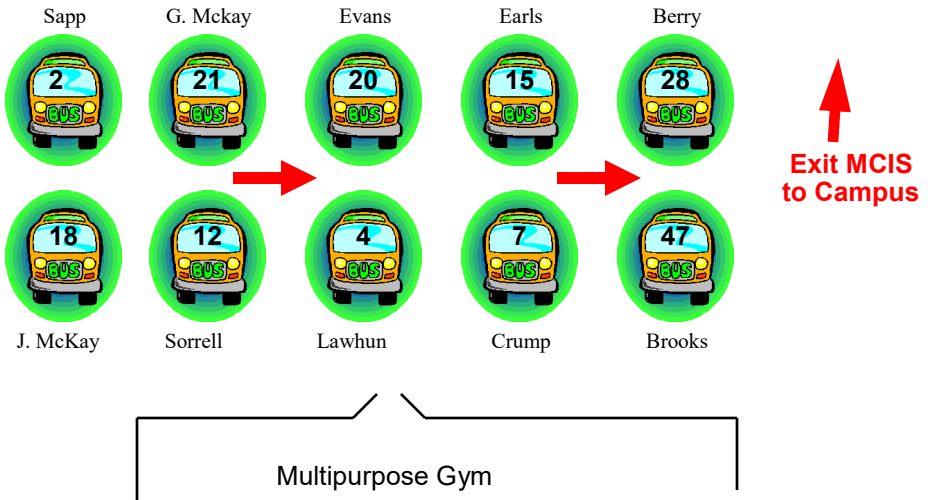

INTERMEDIATE SCHOOL BUS LOADING DIAGRAM 2021-2022

Load boys club buses first so they can be on their way. Load the other buses in parked order, with students on 1st call at Straub on the first ones, etc. Buses 12 & 18 will only be transporting Intermediate & High school students.

Buses 28, 7, 47 — Boys club (load first)
 28 = 4th grade, 7 = 5th grade, 47 = 3rd grade
YMCA afternoon— Bus 12, overflow to 18, will proceed to MCHS to load and then drop at YMCA at the bottom of the hill.

Shuttles to Straub — 7, 15, 21, 20, 28, 47
Shuttles to high school — 2, 4, 12, 18

Staff children Morning
 Main Campus to MCIS - Bus 14 (Robinson)
 MCIS to Main Campus - Bus 29 (Middleton)

Staff Children Afternoon
 Straub —> High School Direction — Bus 44 (Berry)
 Middle & High —> Straub Direction — Bus 14 (Robinson)
 MCIS to Middle and High — Bus 2 (Sapp)
 MCIS to Straub — Bus 15 (Earls)
 Main Campus to MCIS — Bus 50 (B. Thomas)